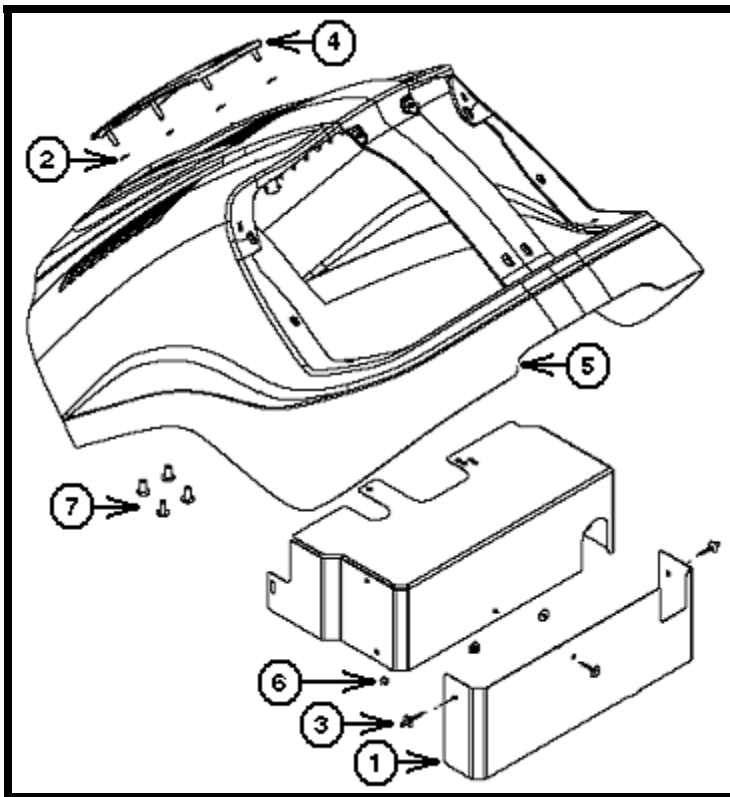

Instruction Sheet included with kit.

NOTE: The Hood Kit 759-04137A Does Not Include Labels. All Labels Need To Be Ordered Per Tractor Model. Below Is A List Of Labels Available. All Models Require The L.H & R.H. Hood Stripe (Cub Cadet) Labels. Order Model Designation Labels As Required.

List Of Labels

MODEL NO.	PART NUMBER	QTY	DESCRIPTION
ALL	777D09722	1	L.H. Hood Stripe (Cub Cadet)
ALL	777D09721	1	R.H. Hood Stripe (Cub Cadet)
GT 2542	777D09713	A/R	L.H. GT 2542 Label
GT 2542	777D09714	A/R	R.H. GT 2542 Label
GT 2544	777D09716	A/R	L.H. GT 2544 Label
GT 2544	777D09715	A/R	R.H. GT 2544 Label
GT 2550	777D09717	A/R	L.H. GT 2550 Label
GT 2550	777D09718	A/R	R.H. GT 2550 Label
GT 2554	777D09720	A/R	L.H. GT 2554 Label
GT 2554	777D09719	A/R	R.H. GT 2554 Label