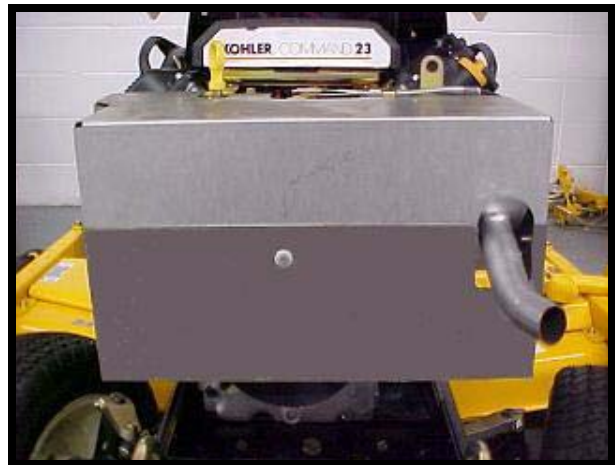

UNIT WITH HEAT SHIELD EXTENSION

Parts List for the 759-04137A listed on reverse side.