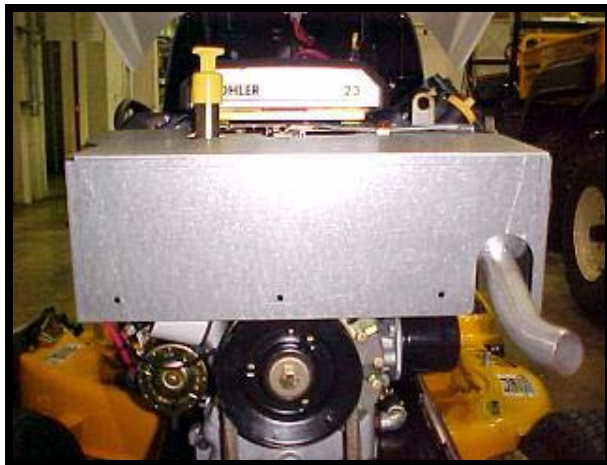

Service Advisory

Series 2000/2500

CC-538A

Models Affected: GT 2542 (14A-2D2G710)
GT 2544 (14A-2C7L710)
GT 2550 (14A-2E7P710)
GT 2554 (14A-2A7K710)

Serial Number Range Affected: Above tractor models built January 13, 2006 & after. (1A136G & after).

Date: August 23, 2006 **Revised On November 10, 2008 (Destroy All Previous Copies).**

Subject: **759-04137A Hood Service Kit**

PURPOSE: When a hood is required and the unit is without a heat shield extension, order **759-04137A Hood Service Kit**. This service kit includes a hood plus an additional exhaust heat shield to help redirect heated exhaust air away from the lower portion of the hood and latch assembly area.

IMPORTANT ATTENTION PARTS MANAGER ATTENTION SERVICE MANAGER

NOTE: Decals & labels are NOT INCLUDED in the 759-04137A Hood Service Kit. All decals & labels for the hood must be ordered separately and the part numbers are shown on the reverse side of this advisory.

UNIT WITHOUT HEAT SHIELD EXTENSION